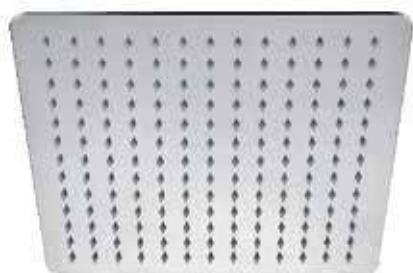

Rociadores SOFÍA cromo

Ref. **SS08** (20x20)

Ref. **SS10** (25x25)

Ref. **SS12** (30x30)

Ref. **SS13** (40x40)